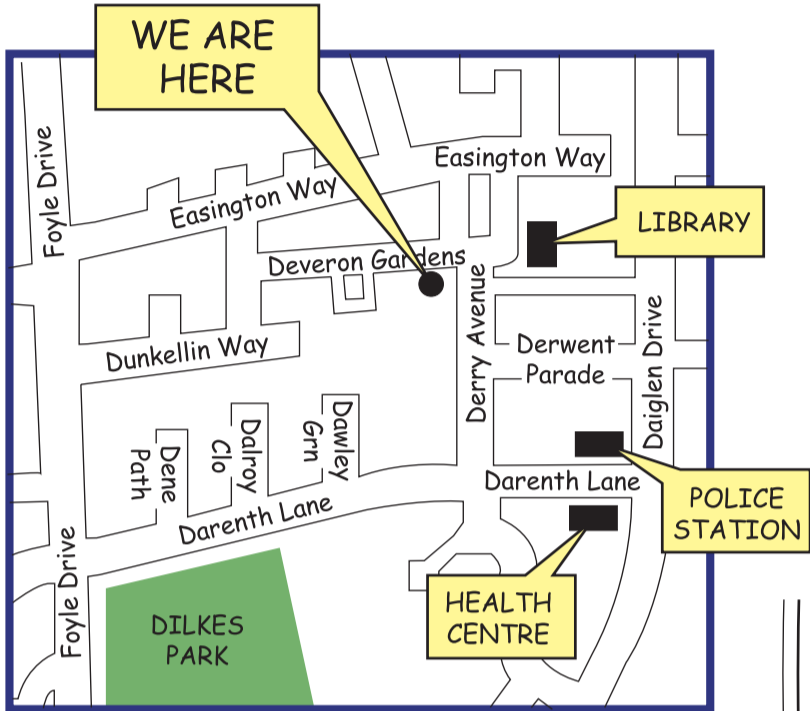

Belhus Park Chapel  
Deveron Gardens  
South Ockendon  
Essex RM15 5ET

Belhus Park Chapel is situated in the centre of South Ockendon opposite the Library.

# SOUTH OCKENDON